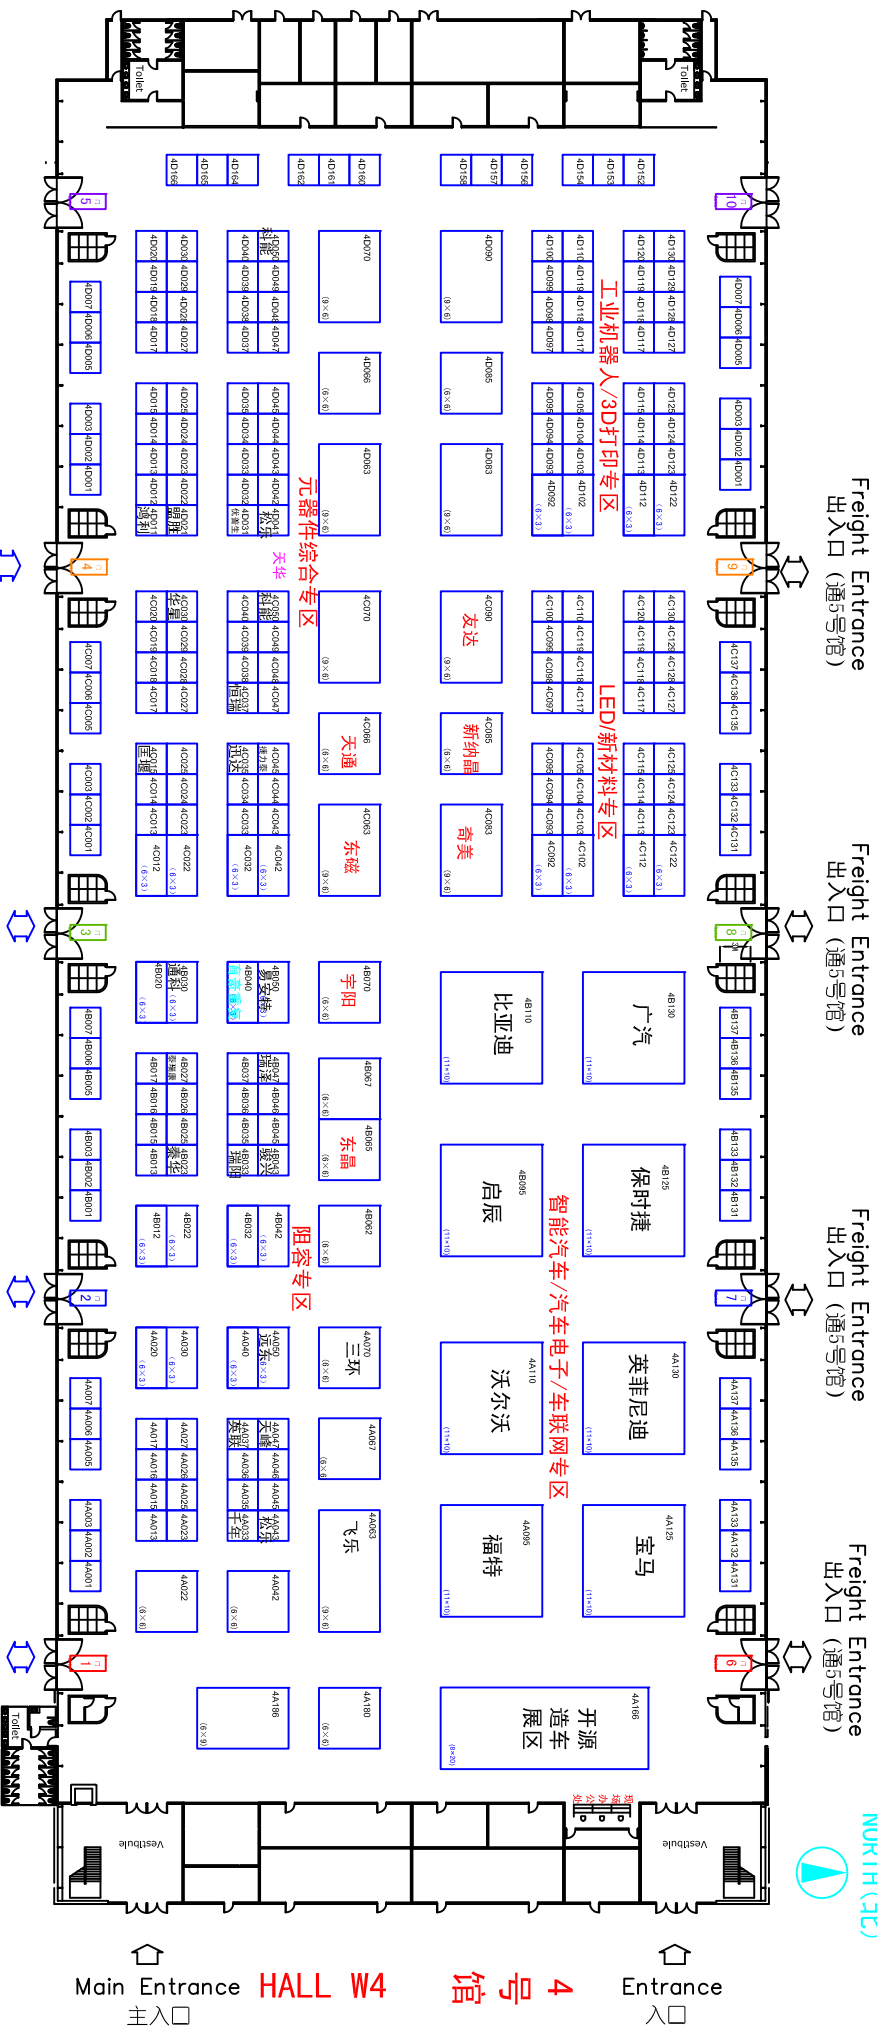

第86届中国电子展

86th CHINA ELECTRONICS FAIR (CEF SHANGHAI 2015)

4号馆 HALL W4

Main Entrance **HALL W4**

4号馆

Entrance